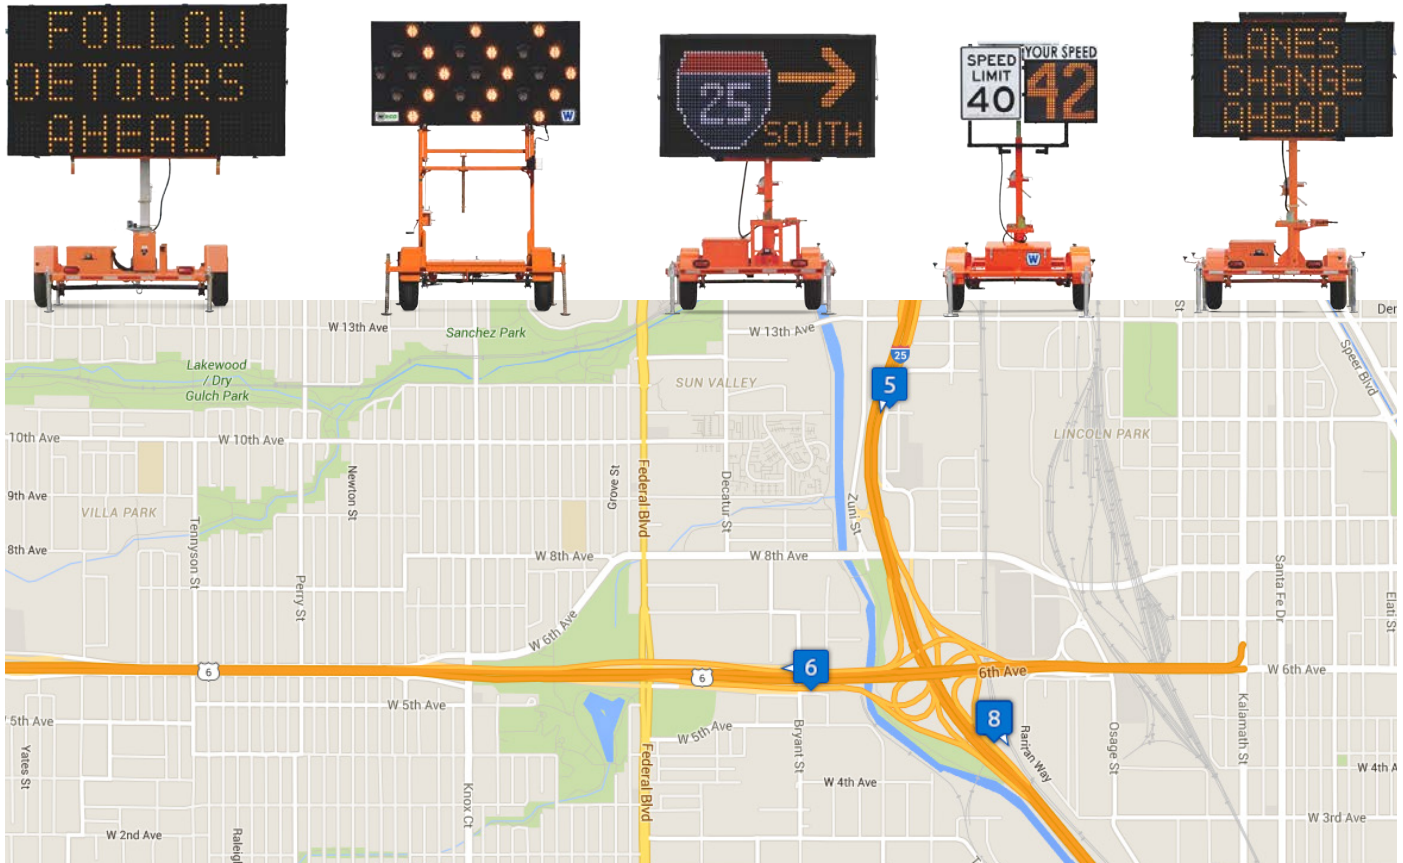

# Wanco<sup>®</sup> Compass for Wanco Fleet Manager

- Indicates compass bearing of sign
- Viewable with Wanco Fleet Manager interface
- Equipment location and bearing on detailed map
- Wanco connected arrow boards, message signs and speed signs
- Easy-to-use dashboard