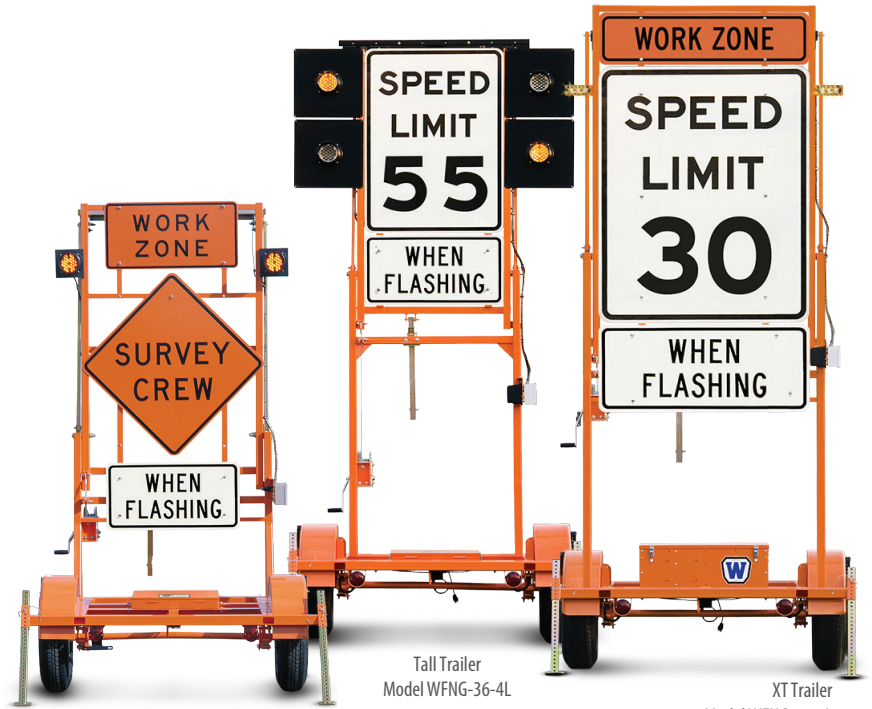

Fold-n-Go™

Portable Sign Trailers

Standard and tall trailers feature

Learn more at wanco.com

Quick setup and takedown

Compact and easy to tow

Flashing beacons

Solar charging system

Built to meet state requirements

Wanco Fold-n-Go™ Trailers provide a platform for displaying temporary signs. Extremely compact and portable, these trailers offer easy roadside placement, quickly and easily folding for transport. A variety of sign sizes can be attached, made more noticeable with bright, flashing beacons or strobe lights.

Standard Trailer
36-inch signs Model WFNG-36
48-inch signs Model WFNG-48

Tall Trailer
Model WFNG-36-4L

XT Trailer
Model WFNG-48-2L

Wanco can custom design a Fold-n-Go trailer to meet your local codes and requirements. Contact us to learn more.

		Standard trailer		Tall trailer		XT trailer	
Deployed footprint	in. (cm)	100 × 74	(254 × 188)	100 × 74	(254 × 188)	100 × 74	(254 × 188)
Operating height	in. (cm)	126	(320)	152	(386)	165	(419)
Traveling height	in. (cm)	73	(185)	106	(269)	120	(305)
Weight, approx.	lbs. (kg)	700	(318)	800	(363)	900	(408)
Sign sizes	top in. (cm)	36 or 48 × 24	(91 or 122 × 61)	36 × 48	(91 × 122)	48 × 12	(122 × 31)
	middle	36 or 48 × 48	(91 or 122 × 122)	—	—	48 × 60	(122 × 152)
	bottom	36 or 48 × 18	(91 or 122 × 46)	36 × 18	(91 × 46)	48 × 20	(122 × 51)
Optional flashers		Two or four 5.5-inch LED beacons		Two or four 5.5-inch LED beacons		Two high-output LED strobes	