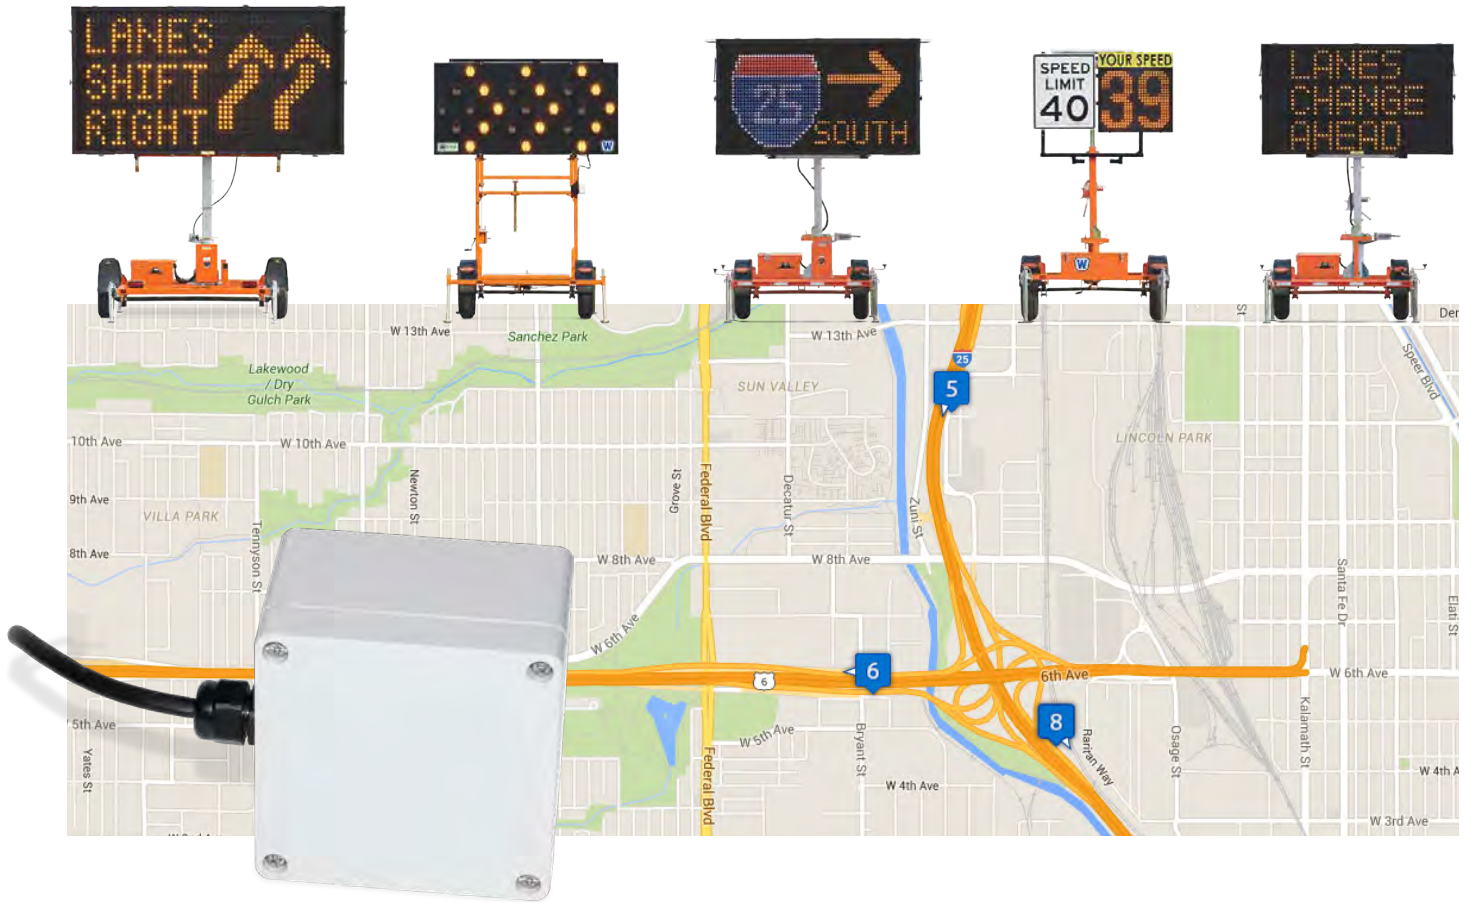

# Wanco<sup>®</sup> Compass for Wanco Fleet Manager

- Indicates compass bearing of sign
- Viewable with Wanco<sup>®</sup> Fleet Manager interface
- Equipment location and bearing on detailed interactive map
- Wanco connected arrow boards, message signs and speed signs
- Easy-to-use dashboard